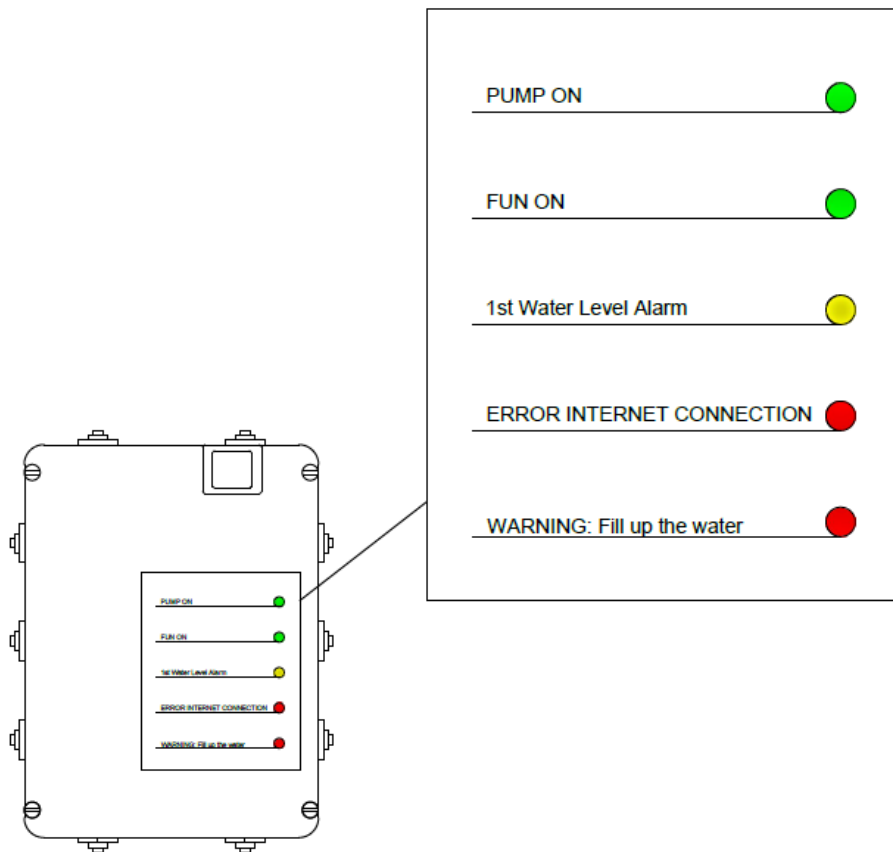

Tank Capacity: 10l

Successive Humidity Hours: Approximately more than 48 hours

Dimensions: Width= 390mm; Height= 670mm; Depth= 335mm

Weight: 6.3kg

3. Parts

4. LED indicators for operation and faults

5. Directions for use - operating instructions

- Fill the water tank to the proper level of 10 liters
- Connect the network cable into the slot
- Make sure the unit is unplugged.
- Press the power button to turn on.
- Make sure the LED indicating connection failure, It's off.

6. Security issues

- These devices should be used safely, against damage to property.
- Read the specific contents and make proper use of the information

Stop the machine and immediately disconnect the plug , when the power cord is damaged or plug is loose.