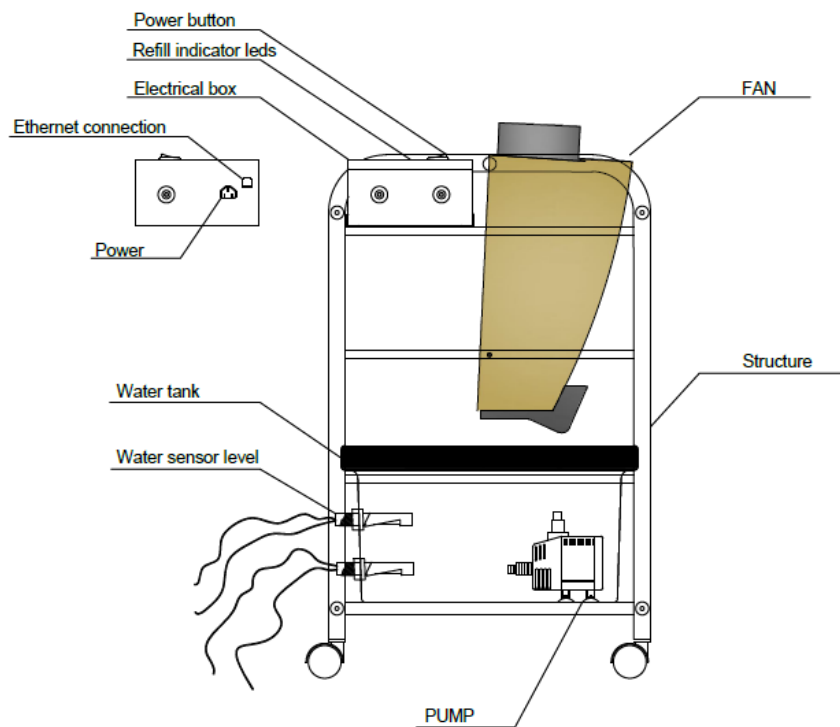

Tank Capacity: 10l

Successive Humidity Hours: Approximately more than 48 hours

Dimensions: Width= 390mm; Height= 670mm; Depth= 335mm

Weight: 6.3kg

3. Parts

4. LED indicators for operation and faults

5. Directions for use - operating instructions